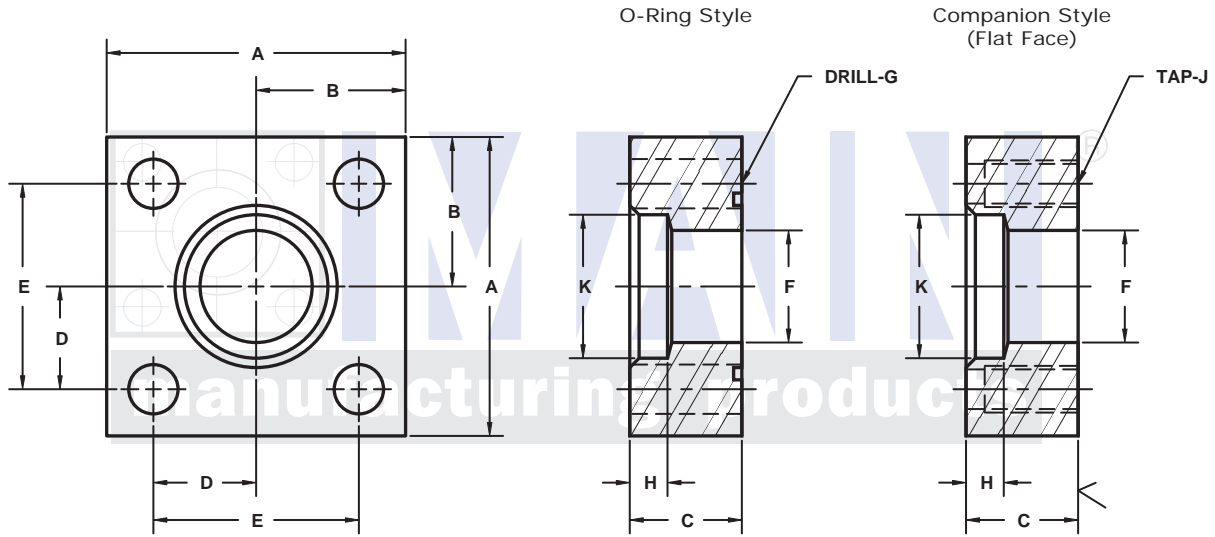

## 6000 SERIES

Model 1389

Model 1390

3181 TRI-PARK DR. GRAND BLANC, MI 48439 800-521-7918 810-953-1380 FAX 810-953-1385 INFO@MAINMFG.COM

FLANGE SIZE	PIPE SIZE	PART NUMBER	A	B	C	D	E	F	G		H	K	MOUNTING KIT®			WT
									J				PART NO.	BOLT SIZE	O-RING	
1/2	1/2	1389-08-08	2.25	1.12	1.00	.719	1.438	.50	.41	.50	.860	MK 2501	3/8-16 x 1 3/4	210	1.2	
		3/8-16							---							---
3/4	3/4	1389-12-12	2.50	1.25	1.00	.875	1.750	.61	.41	.50	1.070	MK 2502	3/8-16 x 1 3/4	214	1.4	
		3/8-16							---							---
1	1	1389-16-16	3.00	1.50	1.00	1.000	2.000	.81	.53	.50	1.335	MK 2503	1/2-13 x 2	219	2.0	
		1/2-13							---							---
1 1/4	1 1/4	1389-20-20	4.00	2.00	1.25	1.375	2.750	1.16	.66	.50	1.680	MK 2504	5/8-11 x 2 1/2	222	4.7	
		5/8-11							---							---
1 1/2	1 1/4	1389-24-20	4.00	2.00	1.50	1.375	2.750	1.16	.66	.50	1.680	MK 2505	5/8-11 x 2 3/4	225	5.5	
		5/8-11							---							---
1 1/2	1 1/2	1389-24-24	4.00	2.00	1.50	1.375	2.750	1.34	.66	.62	1.920	MK 2505	5/8-11 x 2 3/4	225	5.4	
		5/8-11							---							---
2	1 1/2	1389-32-24	5.00	2.50	1.75	1.750	3.500	1.34	.78	.62	1.920	MK 2506	3/4-10 x 3 1/2	228	10.4	
		3/4-10							---							---
2	2	1389-32-32	5.00	2.50	1.75	1.750	3.500	1.69	.78	.62	2.411	MK 2506	3/4-10 x 3 1/2	228	10.2	
		3/4-10							---							---
2 1/2	2 1/2	1389-40-40	5.50	2.75	1.75	1.875	3.750	2.12	.94	.75	2.911	MK 2507	7/8-9 x 3 1/2	232	11.6	
		7/8-9							---							---
3	3	1389-48-48	7.00	3.50	2.00	2.375	4.750	2.62	1.06	.75	3.540	MK 2508	1-8 x 4	236	22.0	
		1-8							---							---
3 1/2	3 1/2	1389-56-56	8.00	4.00	2.50	2.750	5.500	3.00	1.31	1.00	4.045	MK 2509	1 1/4-7 x 5	342	35.5	
		1 1/4-7							---							---
4	4	1389-64-64	8.50	4.25	2.50	3.000	6.000	3.44	1.31	1.00	4.550	MK 2510	1 1/4-7 x 5	346	38.6	
		1 1/4-7							---							---
5	5	1389-80-80	10.00	5.00	3.00	3.625	7.250	4.31	1.56	1.12	5.635	MK 2511	1 1/2-6 x 6	353	63.3	
		1 1/2-6							---							---
6	6	1389-96-96	10.50	5.25	3.00	4.000	8.000	5.19	1.56	1.25	6.697	MK 2548	1 1/2-6 x 6	359	62.9	
		1 1/2-6							---							---